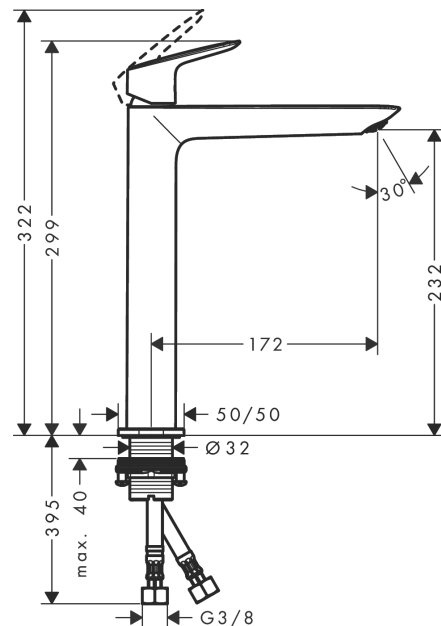

Logis
Single lever basin mixer 240 Fine without waste set
 Surfaces: **Chrome** Article Number: **71258000**

Description

product features

- ComfortZone 240
- projection 172 mm
- spray type: normal spray
- maximum flow rate at 3 bar: 5 l/min
- ceramic cartridge
- temperature limitation adjustable
- suitable for continuous flow water heaters
- connection type: G 3/8 connections
- connection dimension: DN15

Technology

Product image

Scale drawing

Flowchart